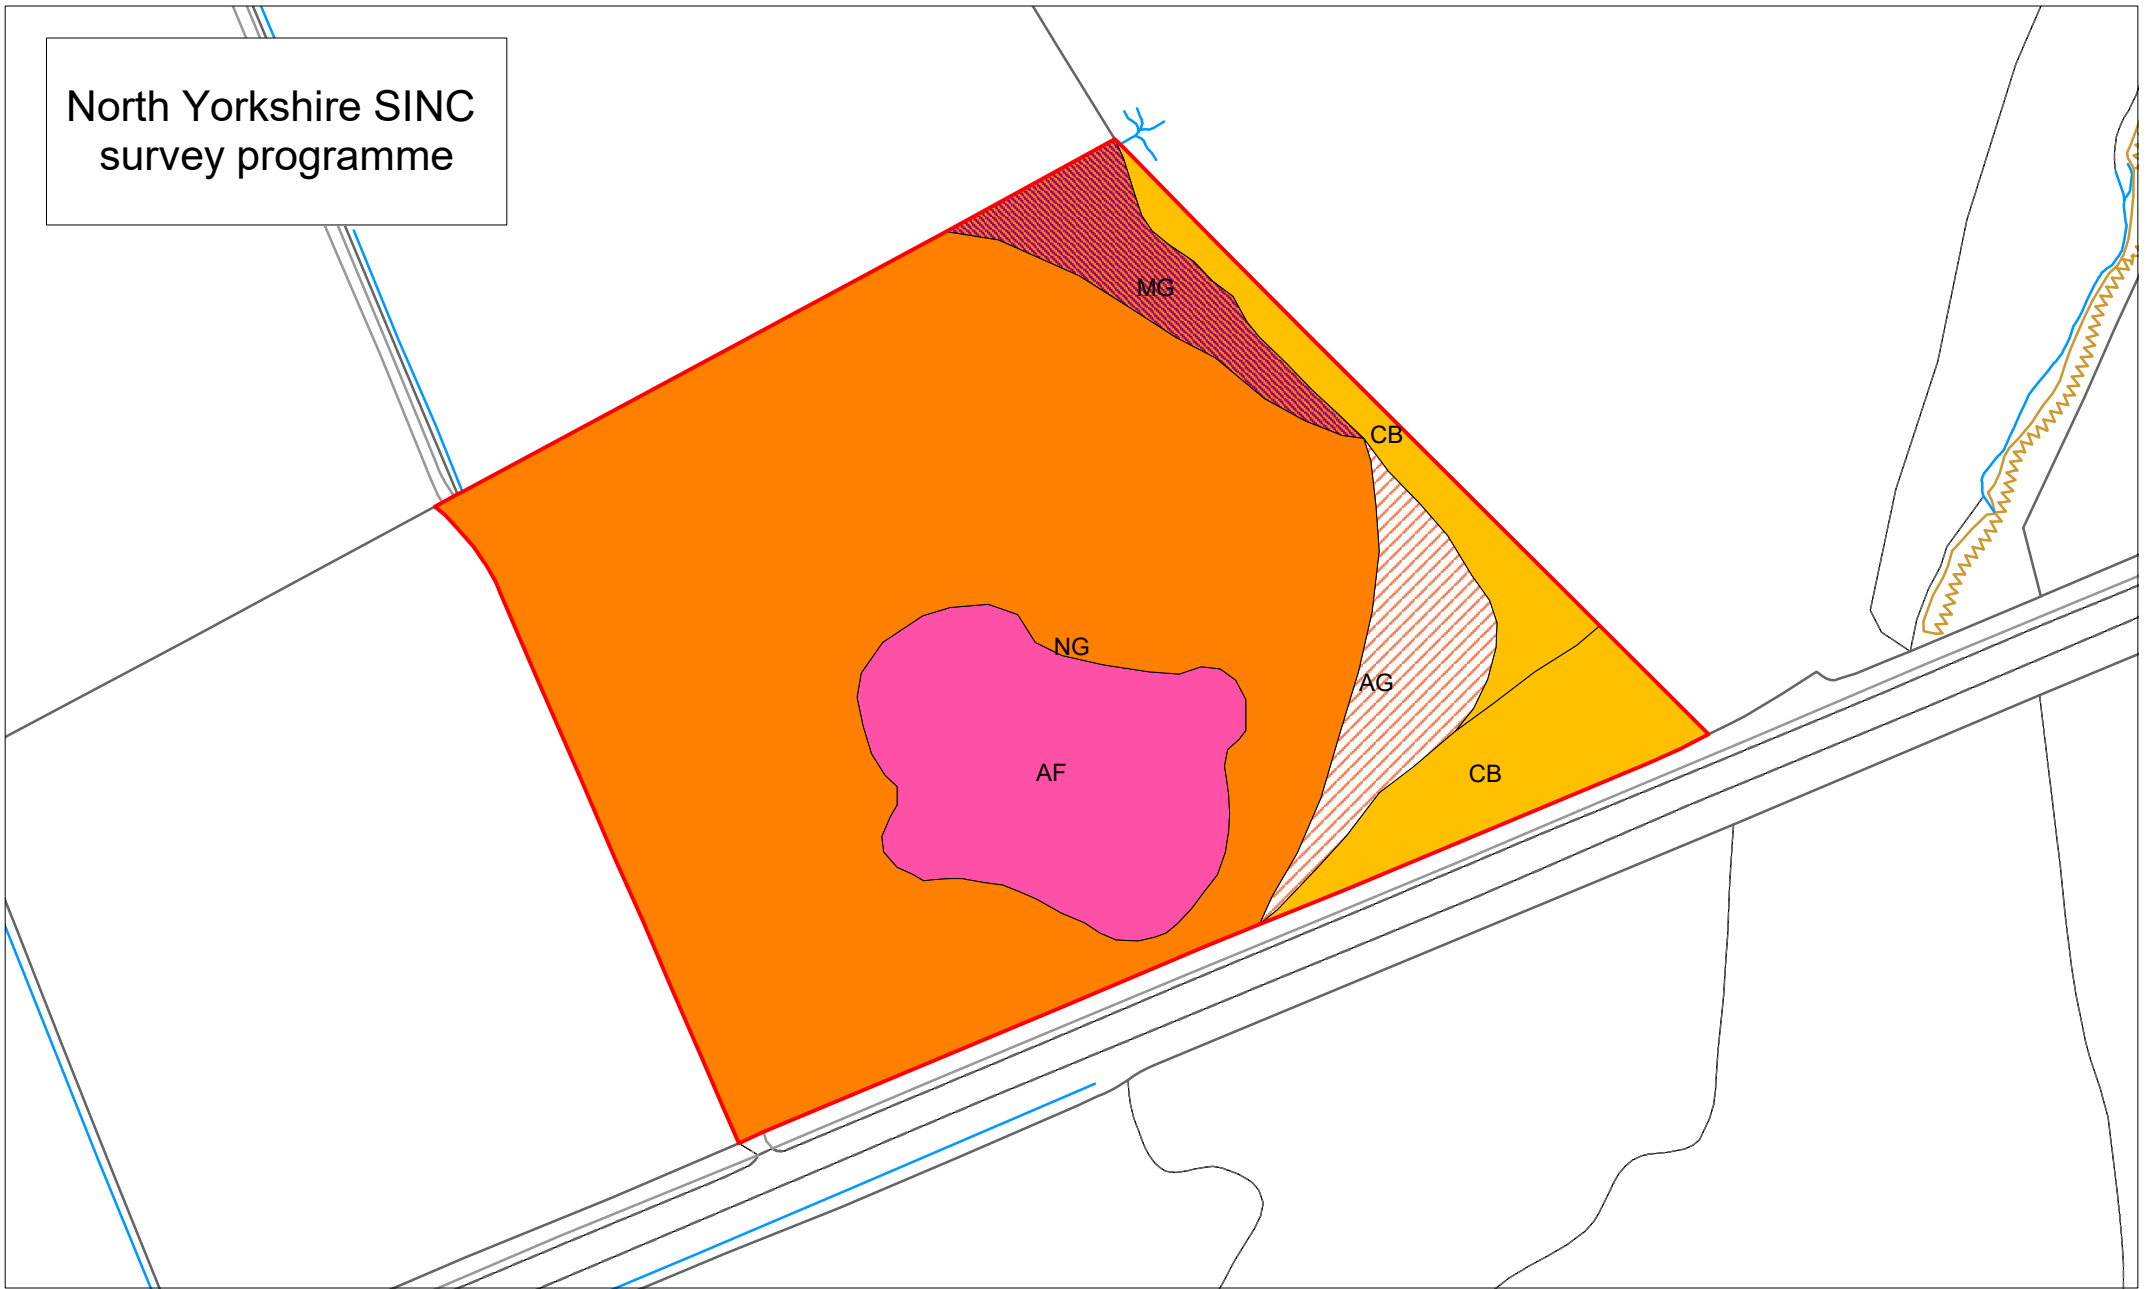

North Yorkshire SINC
survey programme

Site Code: SE35-20

Side Name: Spacey Whin Pasture

Site Centroid: SE317518

Date Produced: 02/04/2019

Scale 1:1,500

This map is reproduced from Ordnance Survey
material with the permission of Ordnance Survey
on behalf of Her Majesty's Stationery Office.
© Crown Copyright 2019.

Site Centroid: SE317518

Date Produced: 02/04/2019

Scale 1:1,500

This map is reproduced from Ordnance Survey
material with the permission of Ordnance Survey
on behalf of Her Majesty's Stationery Office.
© Crown Copyright 2019.

Unauthorised reproduction infringes Crown Copyright
and may lead to prosecution or civil proceedings.
Licence No LA076783.

North Yorkshire SINC
survey programme

Site Code: SE35-20

Side Name: Spacey Whin Pasture