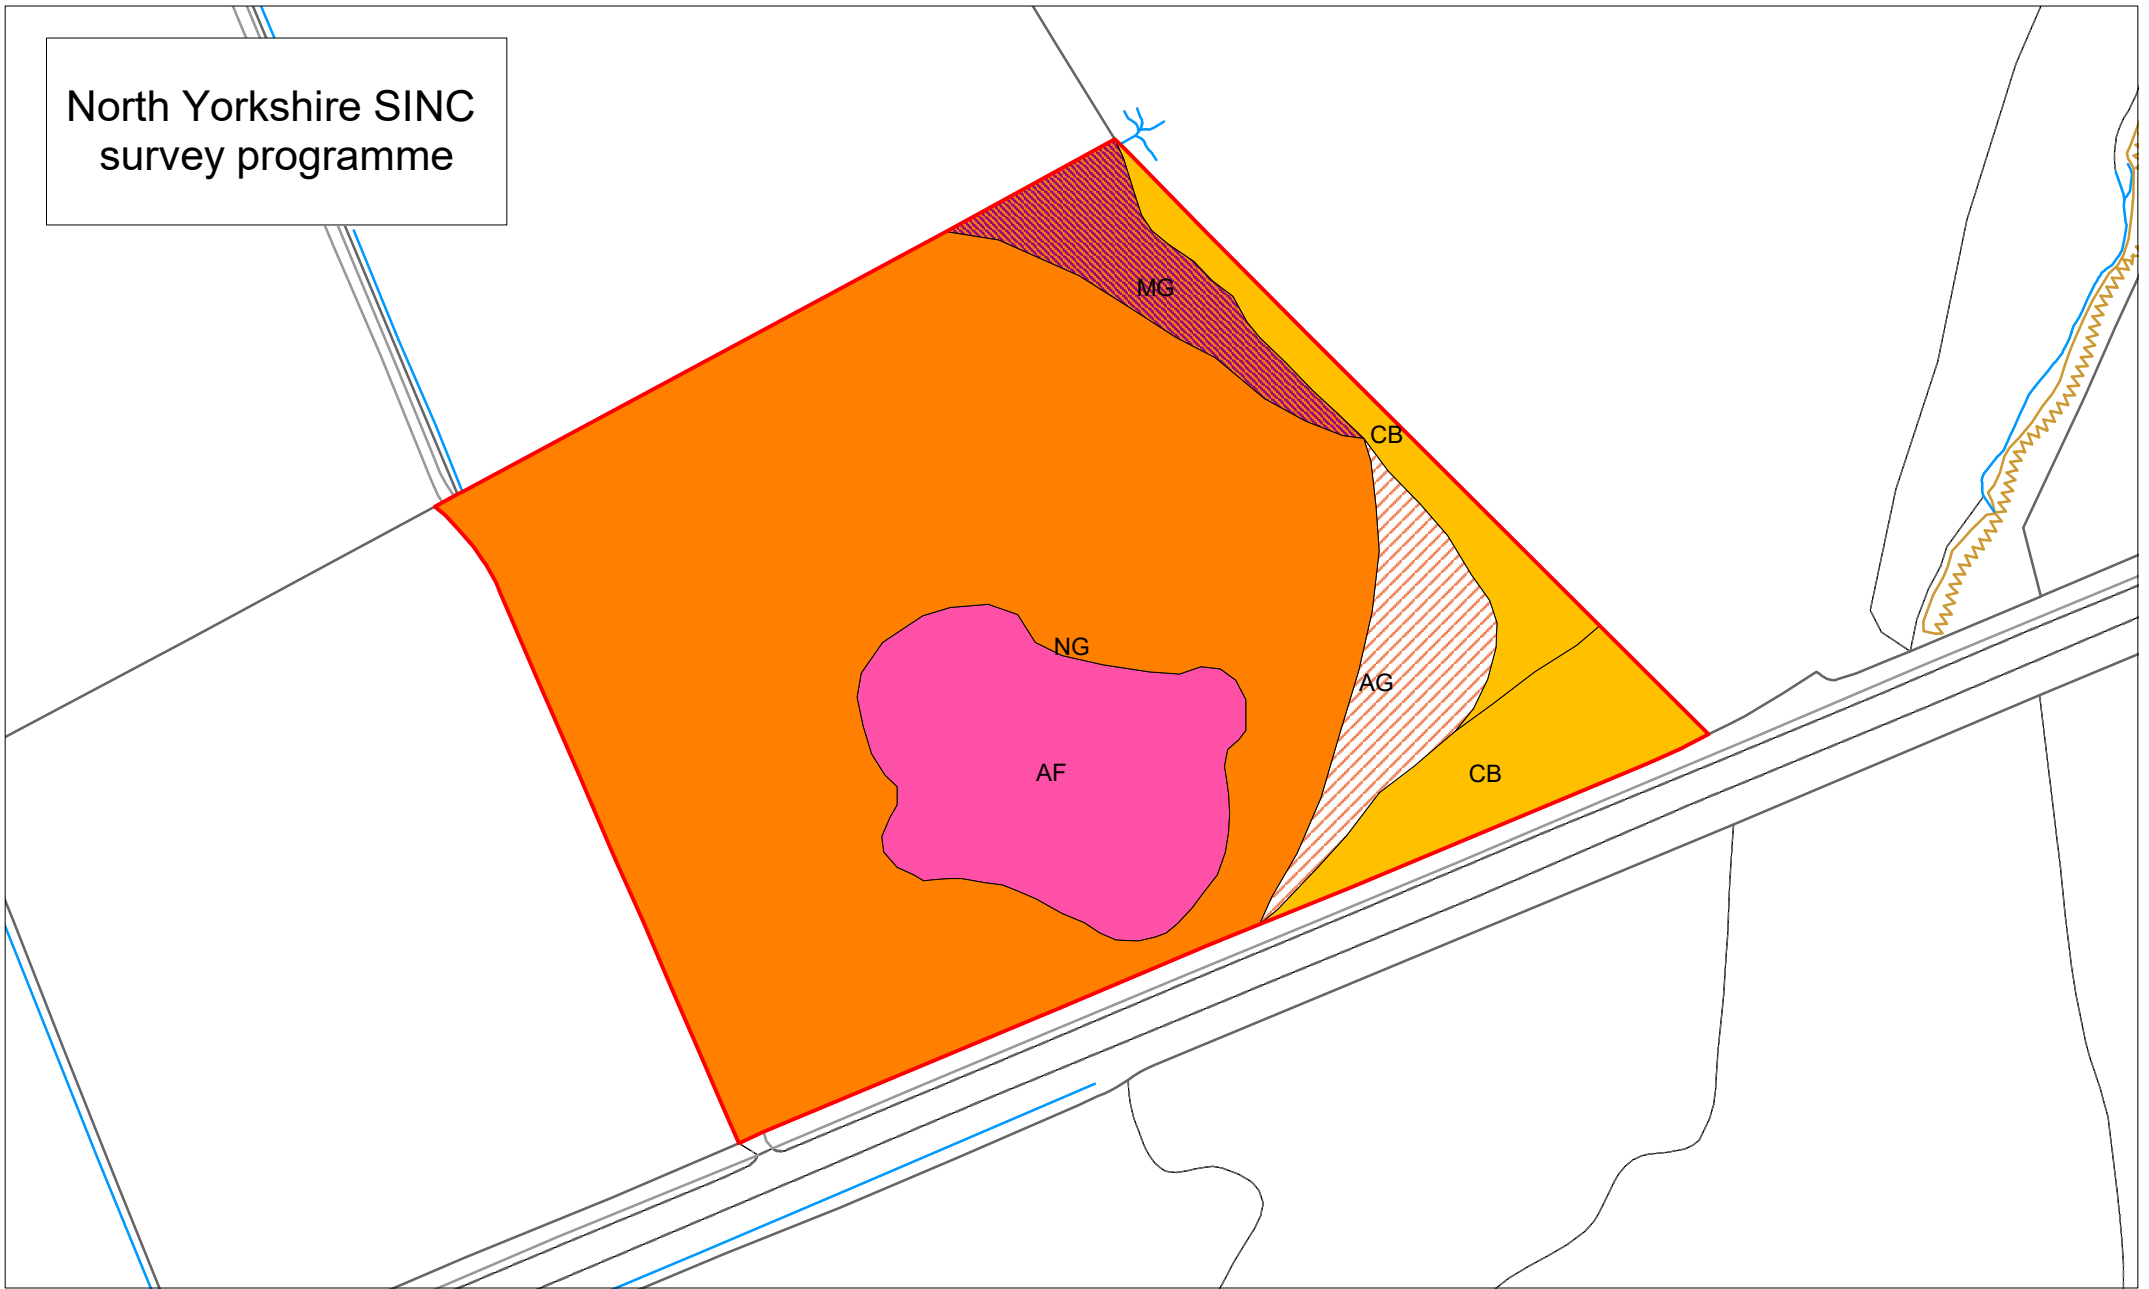

North Yorkshire SINC
survey programme

Site Code: SE35-20

Side Name: Spacey Whin Pasture

Site Centroid: SE317518

Date Produced: 02/04/2019

Scale 1:1,500

This map is reproduced from Ordnance Survey
material with the permission of Ordnance Survey
on behalf of Her Majesty's Stationery Office.
© Crown Copyright 2019.

Unauthorised reproduction infringes Crown Copyright
and may lead to prosecution or civil proceedings.
Licence No LA076783.

North Yorkshire SINC
survey programme

Site Code: SE35-20

Side Name: Spacey Whin Pasture

Site Centroid: SE317518

Date Produced: 02/04/2019

Scale 1:1,500

This map is reproduced from Ordnance Survey
material with the permission of Ordnance Survey
on behalf of Her Majesty's Stationery Office.
© Crown Copyright 2019.