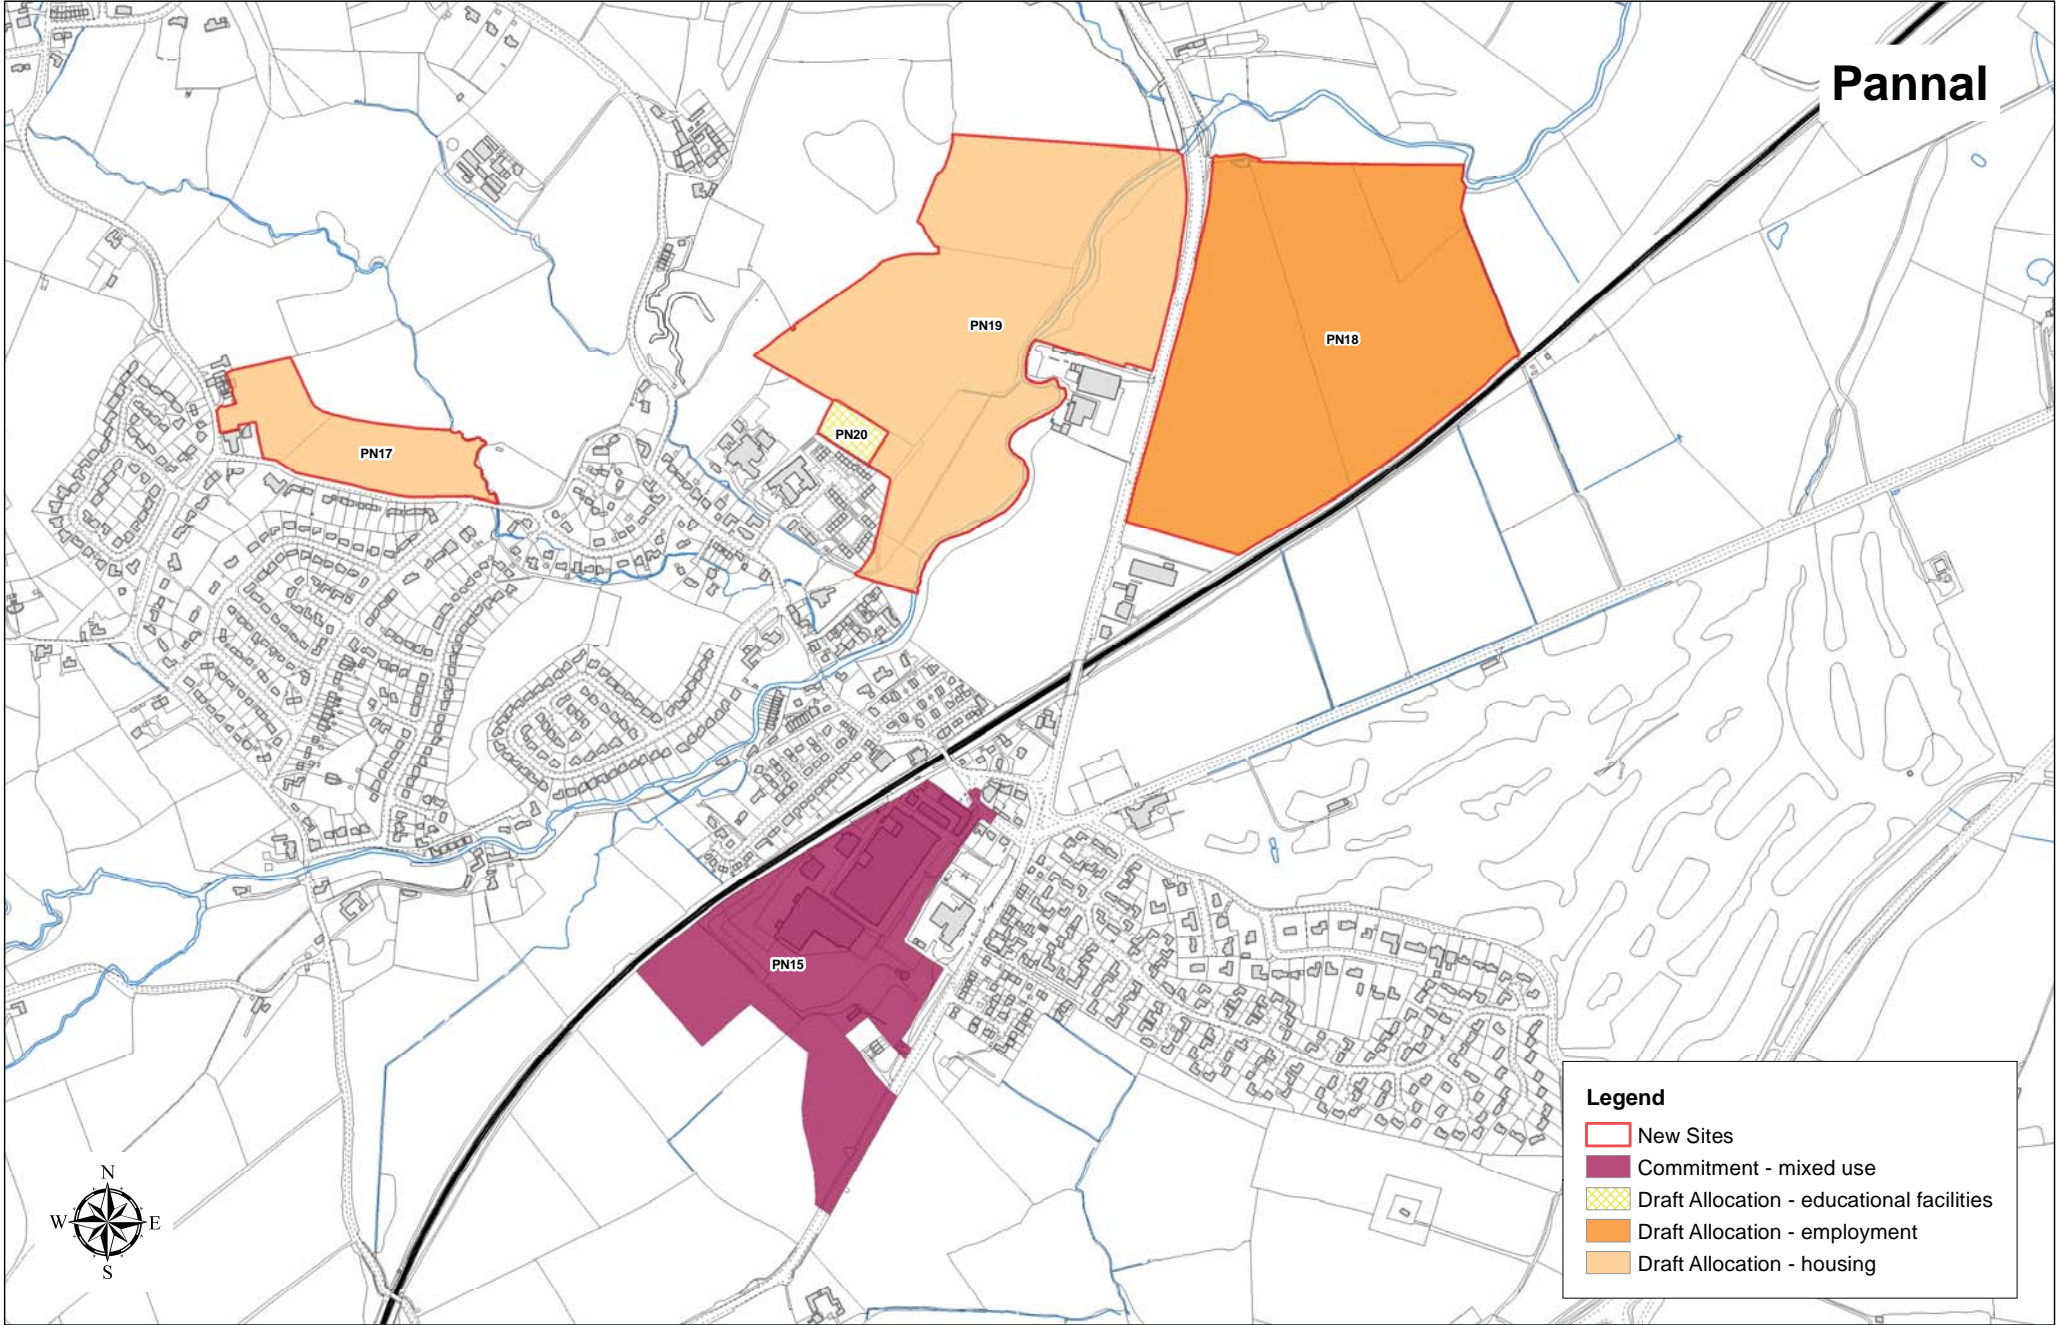

Pannal

Legend

- New Sites
- Commitment - mixed use
- Draft Allocation - educational facilities
- Draft Allocation - employment
- Draft Allocation - housing

0 500 Metres